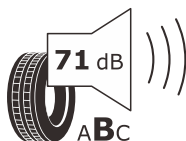

ROYAL COMFORT

215/60R16 95H

ENERG ⚡

ROYAL BLACK

RK014H1

215/60R16 95 H

C1

D

C

2020/740